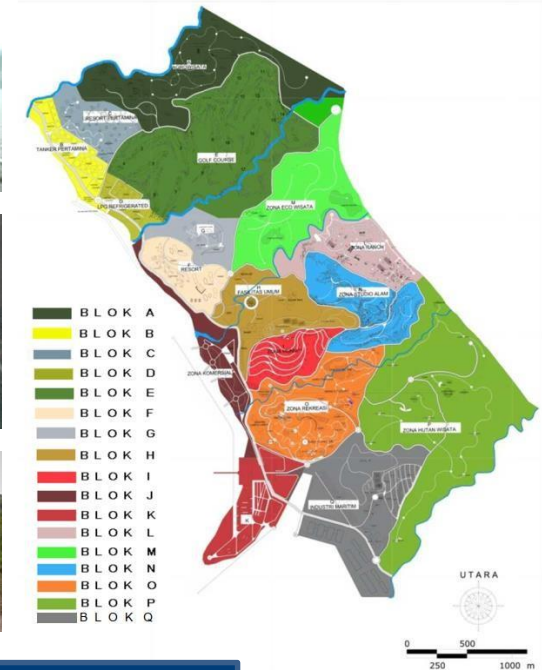

Tanggamus Maritime Industrial Area

Profile

Project	Tanggamus Maritime Industrial Area Kecamatan Kota Agung Timur dan Kecamatan Cukuh Balak, Tanggamus Regency, Lampung Province Approximately ± 120 Km from Bandar Lampung
Description	Land Owner : PT. Pertamina (Persero) Area : ± 1,022 Ha Expansion : ± 3,500 Ha Land Status : HPL Owned by PT Pertamina (Persero)
Proposed Partnership	JV Co.
Investment Value	IDR 1.9 Trillion (3 Phases – Maritime Industry, Industrial Area, Property)

Tanggamus Industrial Park listed in Master Plan for the Acceleration and Expansion of Indonesia's Economic Development 2011-2025. **President Rule No. 3 year 2016 about Acceleration and Implementation of National Strategic Projects.**

Planning of The Development of Port/Jetty around the site, supporting the existence of Intergrated Maritime Industrial Park

TARGET INDUSTRY

- Type of Maritime Industry
- Shipyard
- Smelter
- Refinery/Petrochemical Industry
- Marine Logistic Base

Maritime and Logistics Cluster

Shipyard

Marine Logistic Base

Tanggamus Maritime Industrial Area

STRENGTH

- Land Acquisition : Pertamina own 1.022 Ha land with HPL title, has sufficient space for main and supporting sectors to create integrated industrial park.
- The establishment of KIM Zone by the Regent of Tanggamus may accelerate the economic development in the region (could be the bases to propose KEK to government).
- Proximity to Java Island.
- Access to the Major International Shipping Routes (close proximity to Tanjung Priok Port, Jakarta).