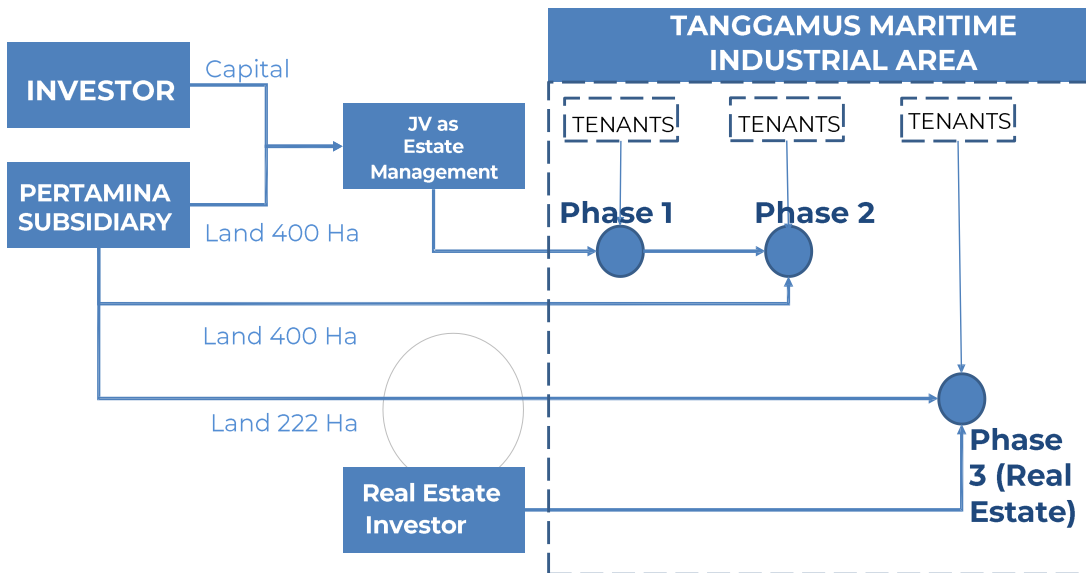

COOPERATION SCHEME ALTERNATIVES

PHASE 1: 400 Ha

- Shipyard
- Crude Oil
- General Industry

PHASE 3: 222 Ha

- Residensial
- Hospitality
- Office, R&D

PHASE 2: 400 Ha

- Infrastructure
- Storage/Warehouse
- Logistic

CONTACT:

- **Asset Planning & Operation Management PT Pertamina (Persero)**
- **Email:** hermawan@pertamina.com
  Endah.Susilowati@pertamina.com
  irfan.riffano@pertamina.com
  ridho.haqi@pertamina.com